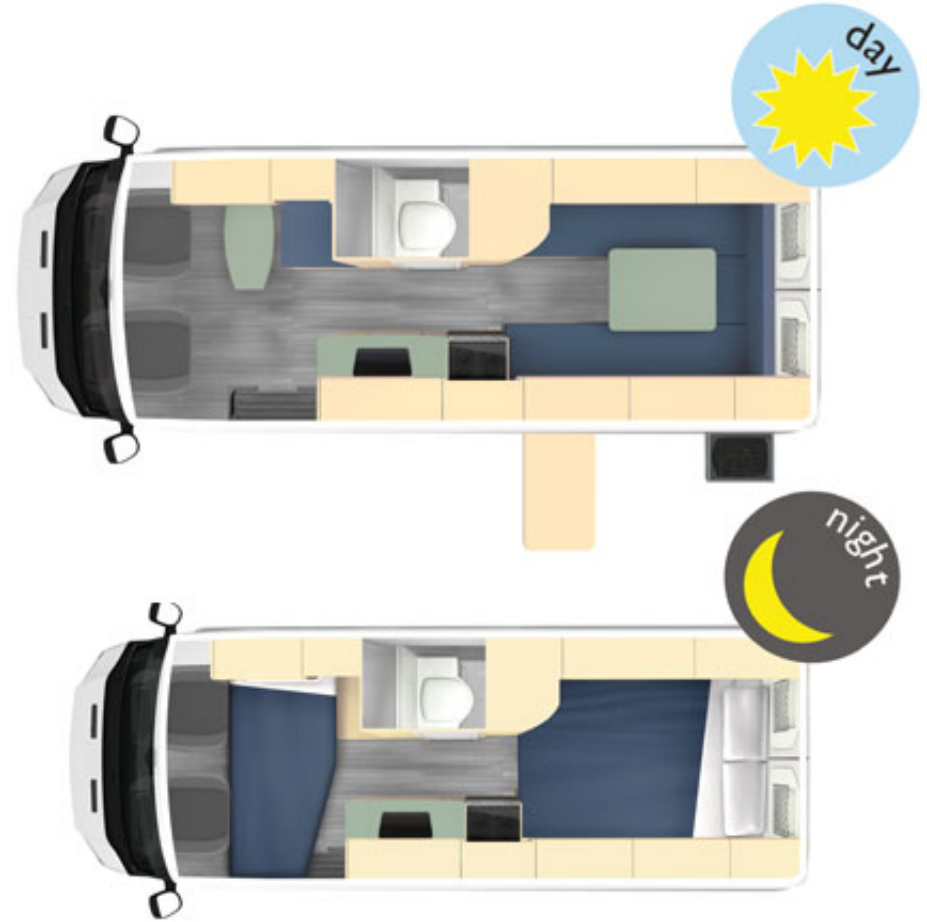

United 2+1 Premier Motorhome

This super motorhome is perfect for 2 adults and a child. Built on a Mercedes Benz Sprinter long wheel base, this motorhome offers even more living space for your family, with enhanced seating and sleeping comfort for a child. Sure to be a winner!

Front swivelling seats and a third passenger seat behind the driver create a second living area complete with a flat LCD Screen and DVD player as a standard feature. We've built more enhancements into the third passenger seat so that in the evening this lounge area also converts to a comfortable sleeping area, providing space both day and night for the third member of your family.

All vehicle specifications and facilities shown below are an indication only and are subject to change as models are introduced to the United fleet.

Features

- Mercedes Benz Sprinter with 2.2 turbo diesel engine
- 2 swivel seats in the driver's cab, and a comfortable single seat directly behind the driver
- Child seat or booster seat can be fitted to the single seat behind the driver
- Driver and passenger airbags
- 5 speed automatic transmission
- Air conditioning in driver's cab
- Radio and CD player in driver's cab.
- 1 double bed and 1 single bed
- Walk through from driver's cab to spacious rear living area
- DVD with LCD screen
- Shower unit with toilet and hand basin
- Modern cabinetry provides a luxury finish
- 240v mains heating in rear
- 3 burner gas stove with grill plus external slide-out BBQ
- Rangehood with halogen lights
- Microwave
- Refrigerator with small freezer unit - 12 volt
- Pressurised hot and cold water
- Filtered water
- Waste water tank
- Extensive storage
- Personal security safe
- Complete living equipment kit

DAY AND NIGHT LAYOUTS

Seat Belt Guide

● Seat belt fitted

Seat belt fitted on both seats in driver's cab and third passenger seat behind the driver

A child seat can be fitted to the third seat directly behind the driver.